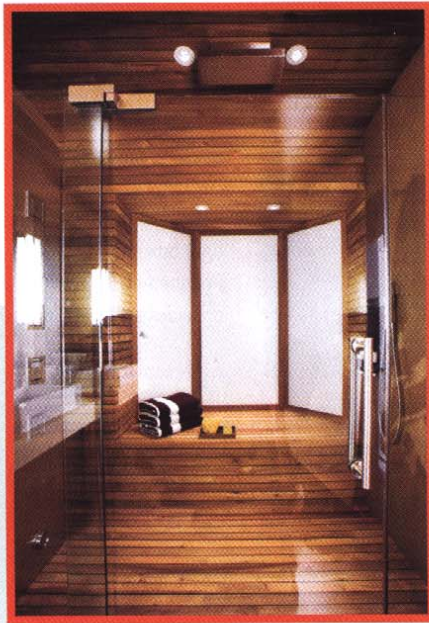

INTERIOR DESIGN[®]

DECEMBER
2008

bright
bold
bubbly
Best of Year

Michael Rubín Architects project Chelsea apartment, New York.
standout Mirrors on either end of this 500-square-foot pied-à-terre reflect the ceiling's 40 maple-plywood fins painted robin's-egg blue; the same material fronts cabinetry in the kitchen and bath, joined by white marble countertops and flooring.

Clodagh Design project Country Spa showroom, Kohler, Wisconsin.

standout This 1,200-square-foot outpost in the Kohler Design Center is separated into five environments, including a steam shower lined with reclaimed teak, a spa bed, and a jumbo tub enclosed by greenhouse glass.